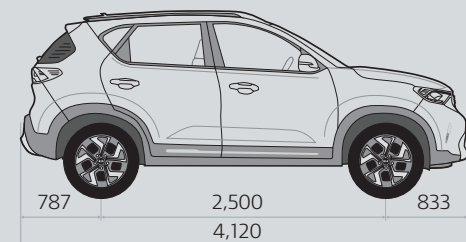

Metallic Intelligency Blue

Dimensions (mm)

		16-inch tire based	
Overall length	4,120	Overhang (front)	833
Overall width	1,790	Overhang (rear)	787
Overall height	1,646	Wheel tread (front)	1,558
Wheelbase	2,500	Wheel tread (rear)	1,571