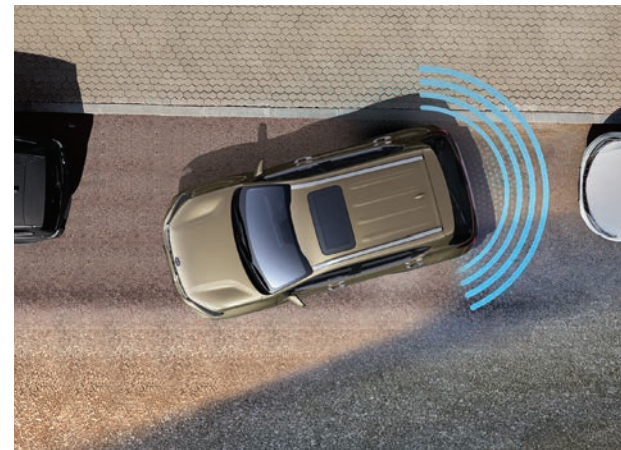

Parking Distance Warning (PDW)

With ultrasonic sensors mounted on the rear bumpers, PDW warns of any obstacles when you maneuver into tight spaces.