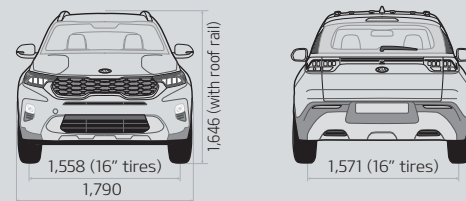

Metallic Intelligency Blue

Dimensions (mm)

		16-inch tire based	
Overall length	4,120	Overhang (front)	833
Overall width	1,790	Overhang (rear)	787
Overall height	1,646	Wheel tread (front)	1,558
Wheelbase	2,500	Wheel tread (rear)	1,571